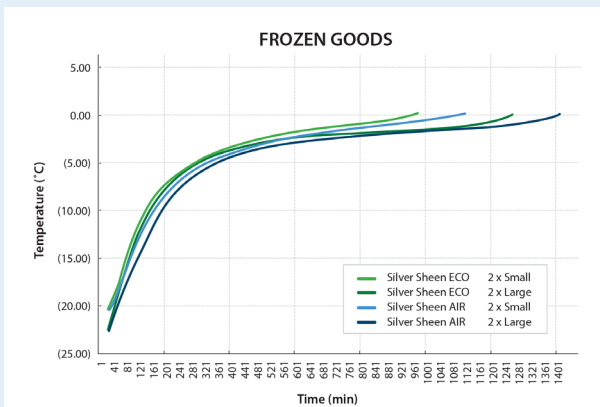

### Silver Sheen AIR

GEL PACKS 2 x Small

9 hrs 9 min

GEL PACKS 2 x Large

11 hrs 40 min

## Frozen Goods Test