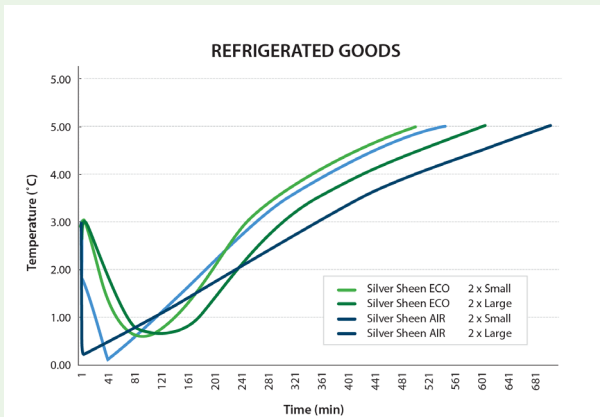

As Thermal Insulation Specialists, we make our cold chain packaging solutions:

✔ *Colder* ✔ *Stronger* ✔ *Flexible* ✔ *Cost Efficient*

Refrigerated Goods Test

Test Description:

- 14 meal kits at 2 to 3°C
- Gel packs were placed on top of the food inside the thermal liner
- Cartons were placed in a temperature chamber at 30°C ±2.
- The test was ended when the products reached 5°C.

Silver Sheen ECO

GEL PACKS 2 x Small

8 hrs 20 min

GEL PACKS 2 x Large

10 hrs 6 min

Silver Sheen AIR

GEL PACKS 2 x Small

9 hrs 9 min

GEL PACKS 2 x Large

11 hrs 40 min