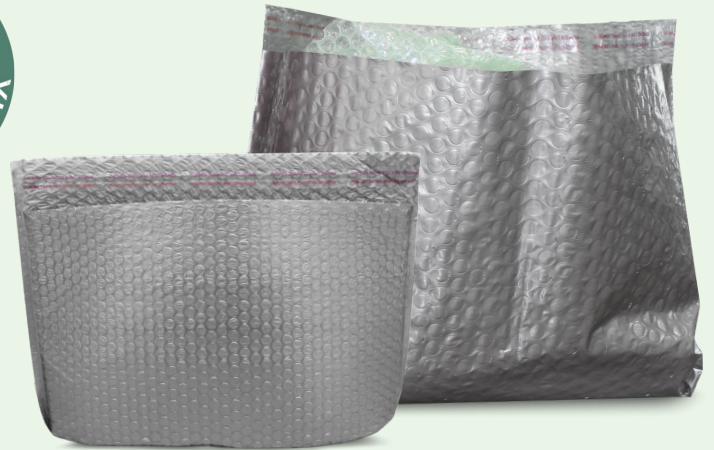

SILVER Sheen

Our high-performing **Silver Sheen** offers optimal temperature control for both short and long hauls!